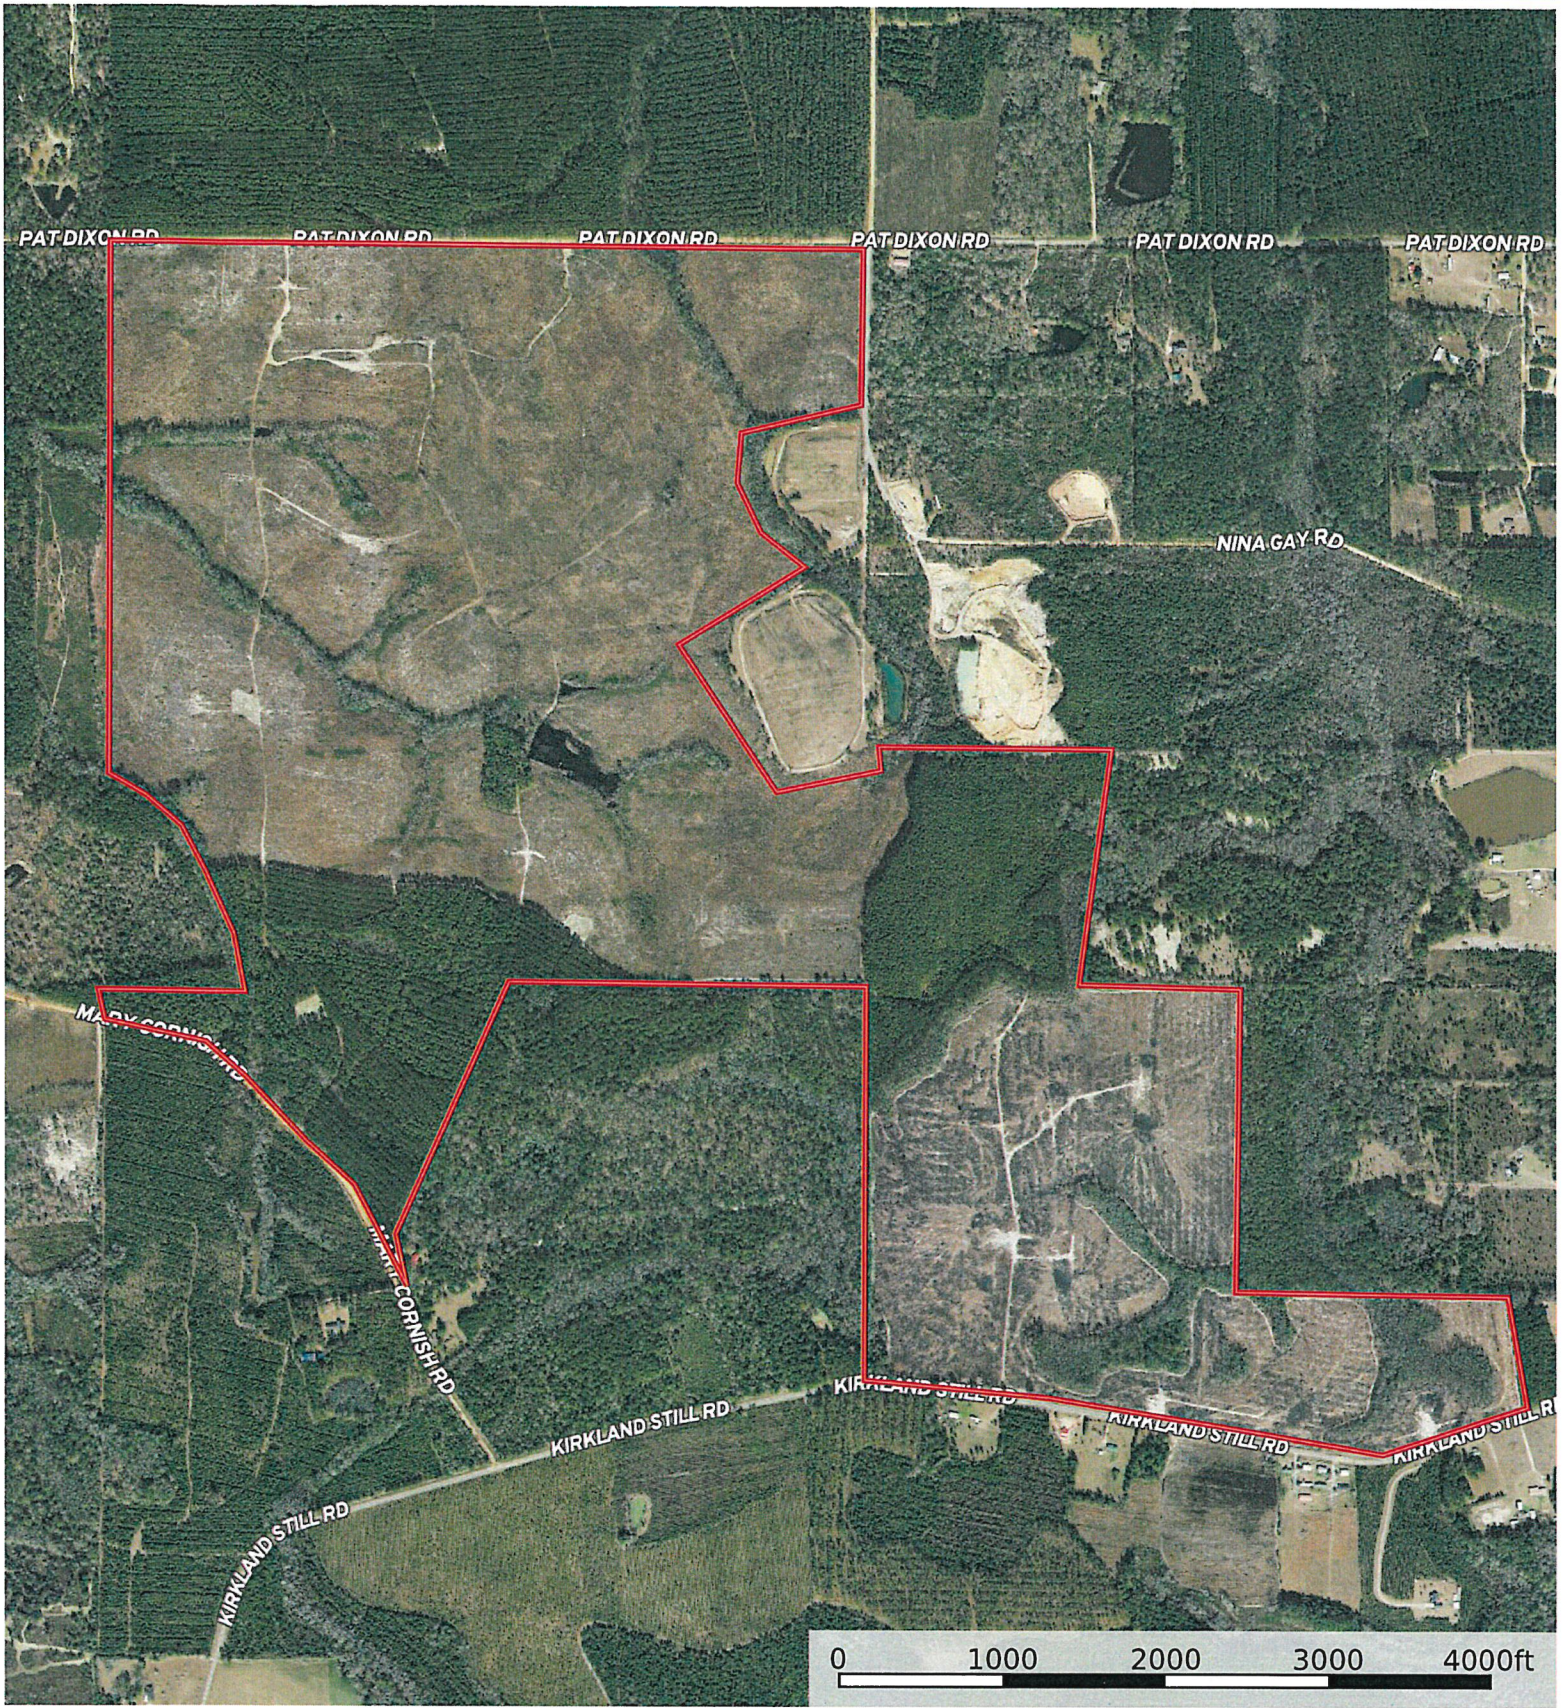

# HILLTOP TIMBERLAND

Jeff Davis County, Georgia, 705 AC +/-

PLANTATION PROPERTIES  
&  
LAND INVESTMENTS, LLC

 Boundary

CADE WINDHAM

P: 478-972-9189

cade@LandandRivers.com

The information contained herein was obtained from sources deemed to be reliable. Land id™ Services makes no warranties or guarantees as to the completeness or accuracy thereof.